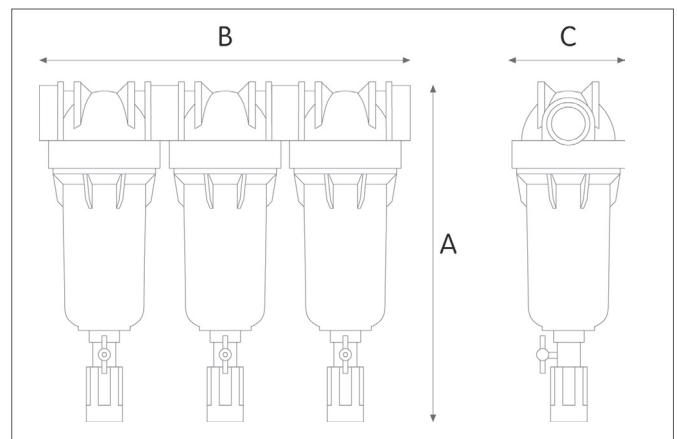

TECHNICAL DRAWING